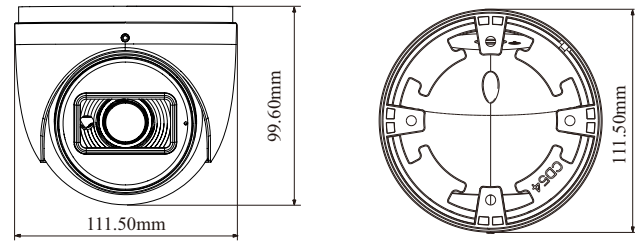

| DORI Distance | | | | |
|--------------------------|---|------------|-----------|-----------|
| Lens | Detect | Observe | Recognize | Identify |
| 2.8~12mm(W) | 43m(141ft) | 17m(56ft) | 8m(28ft) | 4m(14ft) |
| 2.8~12mm(T) | 131m(432ft) | 52m(173ft) | 26m(86ft) | 13m(43ft) |
| Others | | | | |
| Power Supply | DC12V/PoE | | | |
| Power Consumption | < 7W | | | |
| Operating Environment | - 30 °C ~ 60 °C (-22°F~140°F); Humidity: less than 95 % (non-condensing) | | | |
| Storage Environment | - 30 °C ~ 65°C (-22°F~149°F), Humidity: less than 95 % (non-condensing) | | | |
| Dimensions (mm) | Ø 111.5 × 99.6 | | | |
| Weight (net) | Approx. 0.65KG | | | |
| Installation | Ceiling mounting; Wall mounting | | | |
| Certificate | CE, FCC | | | |
| Environmental Protection | Complies with Directive EU RoHS, WEEE(2012/19/EU) , directive 94/62/EC and REACH(EC1907/2006) | | | |

DIMENSIONS

AVAILABLE ACCESSORIES

AVAILABLE MODEL

| Available Model | TD-9525S4(D/FZ/PE/AR3) | Manual zoom lens |
|-----------------|------------------------|------------------|
| | | |