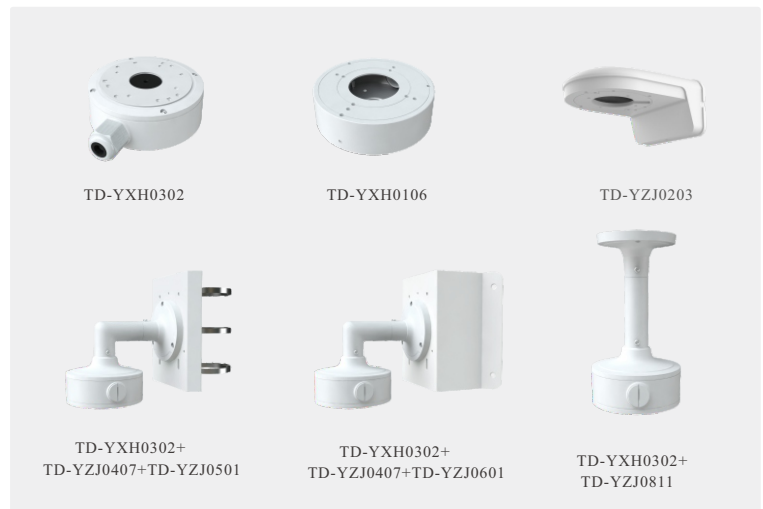

AVAILABLE ACCESSORIES

AVAILABLE MODEL

Available Model	TD-9525S4(D/FZ/PE/AR3)	Manual zoom lens