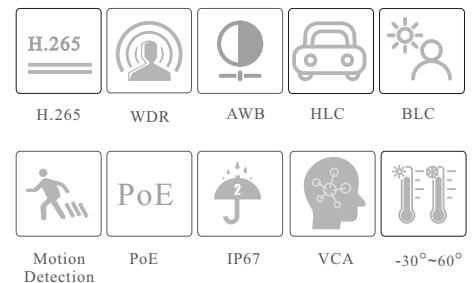

CAMERA

TD-9525S4

2MP IR Water-proof Turret Network Camera

- H.265+ / H.265 / H.264+ / H.264 / MJPEG coding
- Max.resolution: 2MP (1920 × 1080)
- ICR auto switch, true day / night vision
- 3D DNR, WDR, HLC, BLC, smart IR, etc.
- 30~50m IR night view distance
- Built-in micro SD card slot, up to 256GB
- 1CH built-in MIC; 1CH audio input
- DC12V/PoE power supply
- IP 67 ingress protection
- Support three streams
- Support remote monitoring by smart phones& tablet PCs with iOS and Android OS
- Intelligent analytics